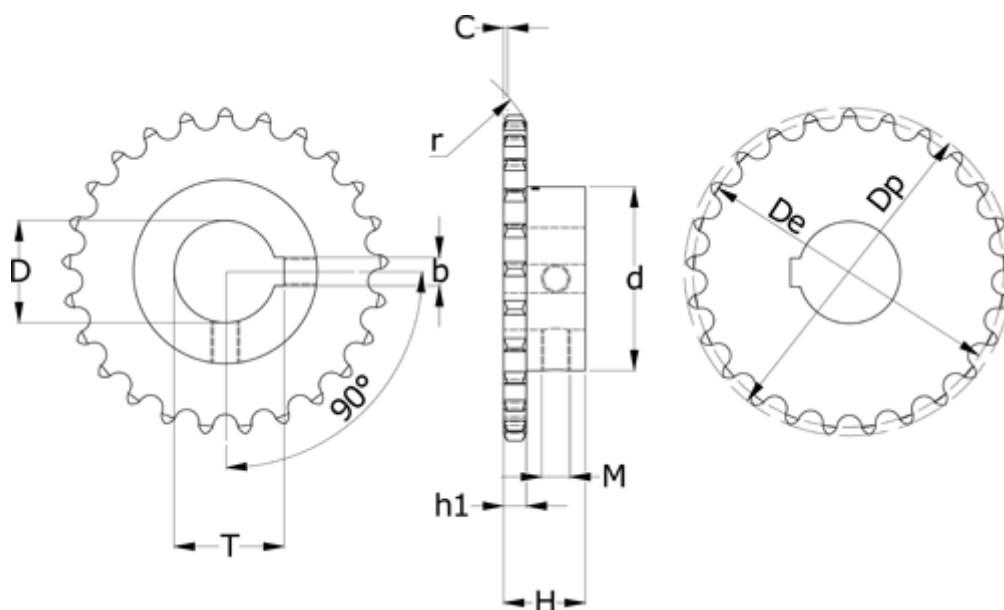

Article number: 616011008023025  
 Description: Sprocket 16 B-1 Z=23 simplex  
 bore 25H7 with keyway

## Measures

b = 8	M = M6
C = 2.5	Number of teeth = 23
d = 110	Pitch = 25.4
D = 25	r = 26
De = 186.53	t = 28.3
Dp = 197.5	
H = 50	
h1 = 16.2	